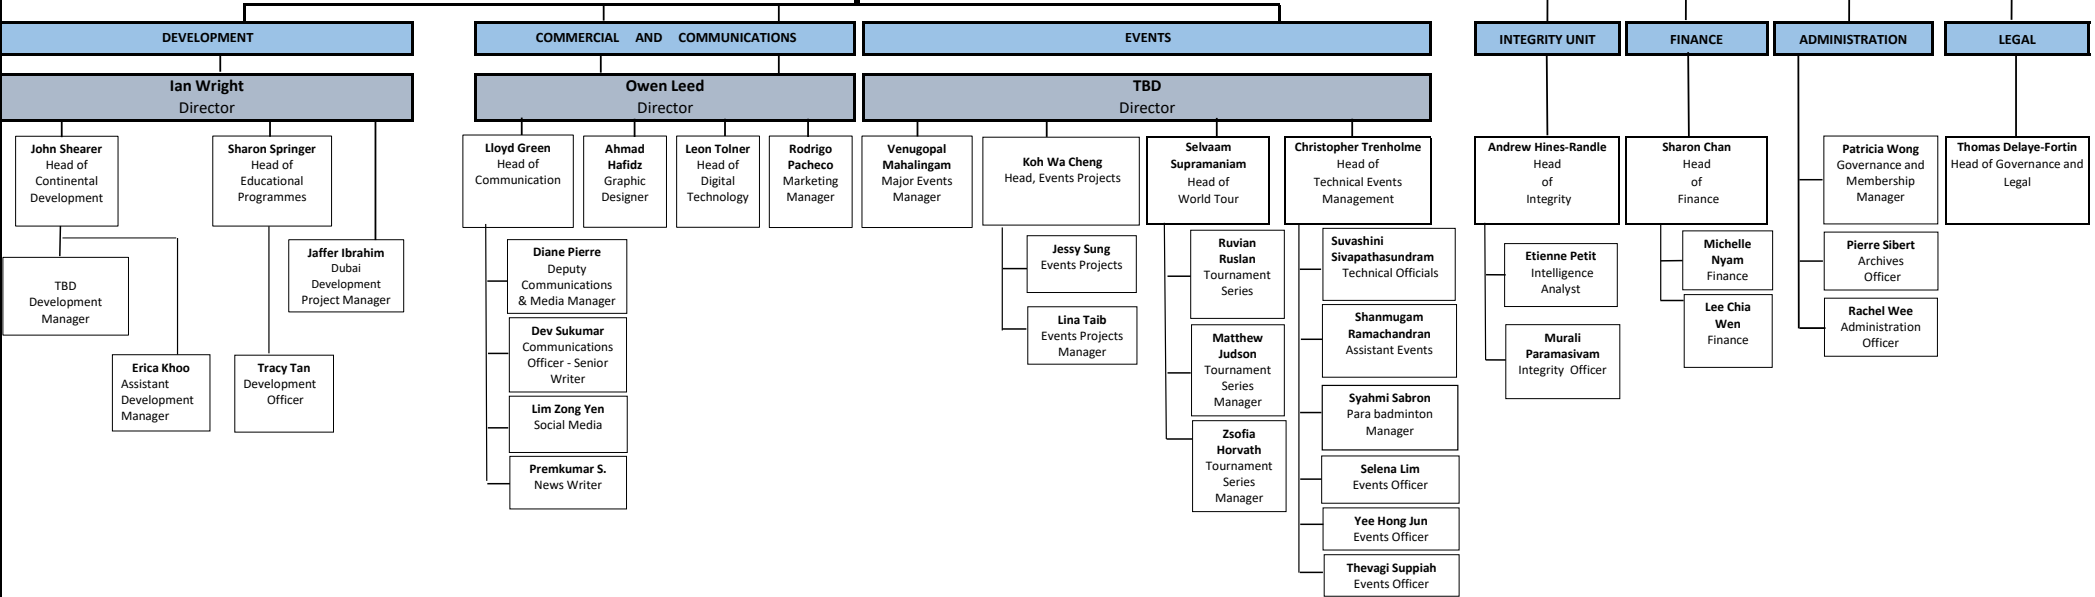

BWF ORGANISATIONAL STRUCTURE 2022

Continental Confederations

Rachel Jayaratnam
PA - Secretary General

Thomas Lund
Secretary General 2

Stuart Borrie
Chief Operating Officer

Department Staff Strength 7

9

16