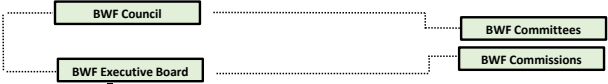

BWF ORGANISATIONAL STRUCTURE 2022

Continental Confederations

Rachel Jayaratnam
PA - Secretary General

Thomas Lund
Secretary General 2

Stuart Borrie
Chief Operating Officer

Department Staff Strength 7

9

16