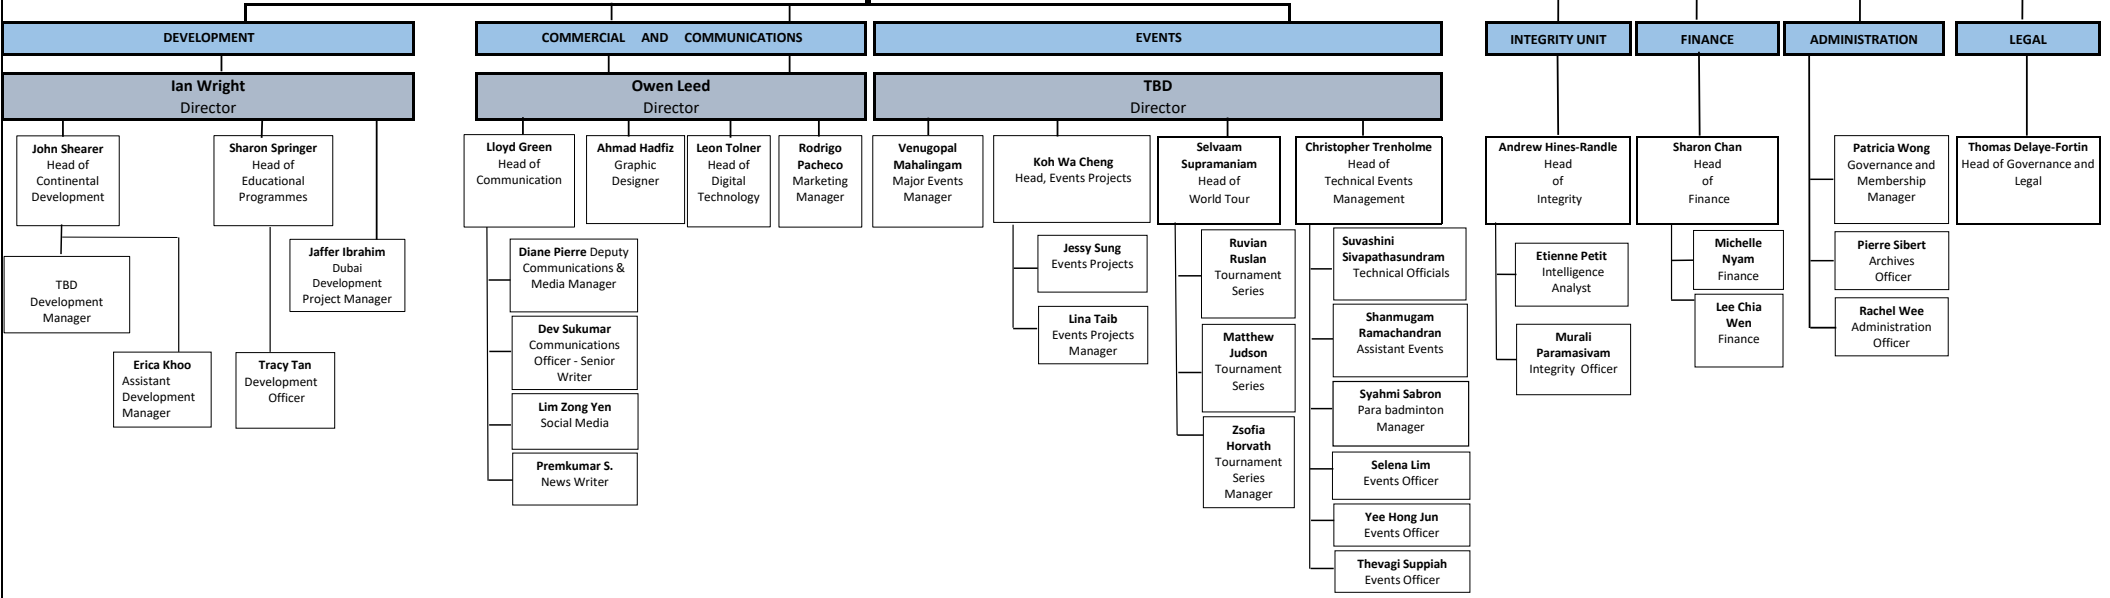

BWF ORGANISATIONAL STRUCTURE 2022

Continental Confederations

Thomas Lund
Secretary General

Rachel Jayaratnam
PA - Secretary General

2

Stuart Borrie
Chief Operating Officer

Department Staff Strength 7

9